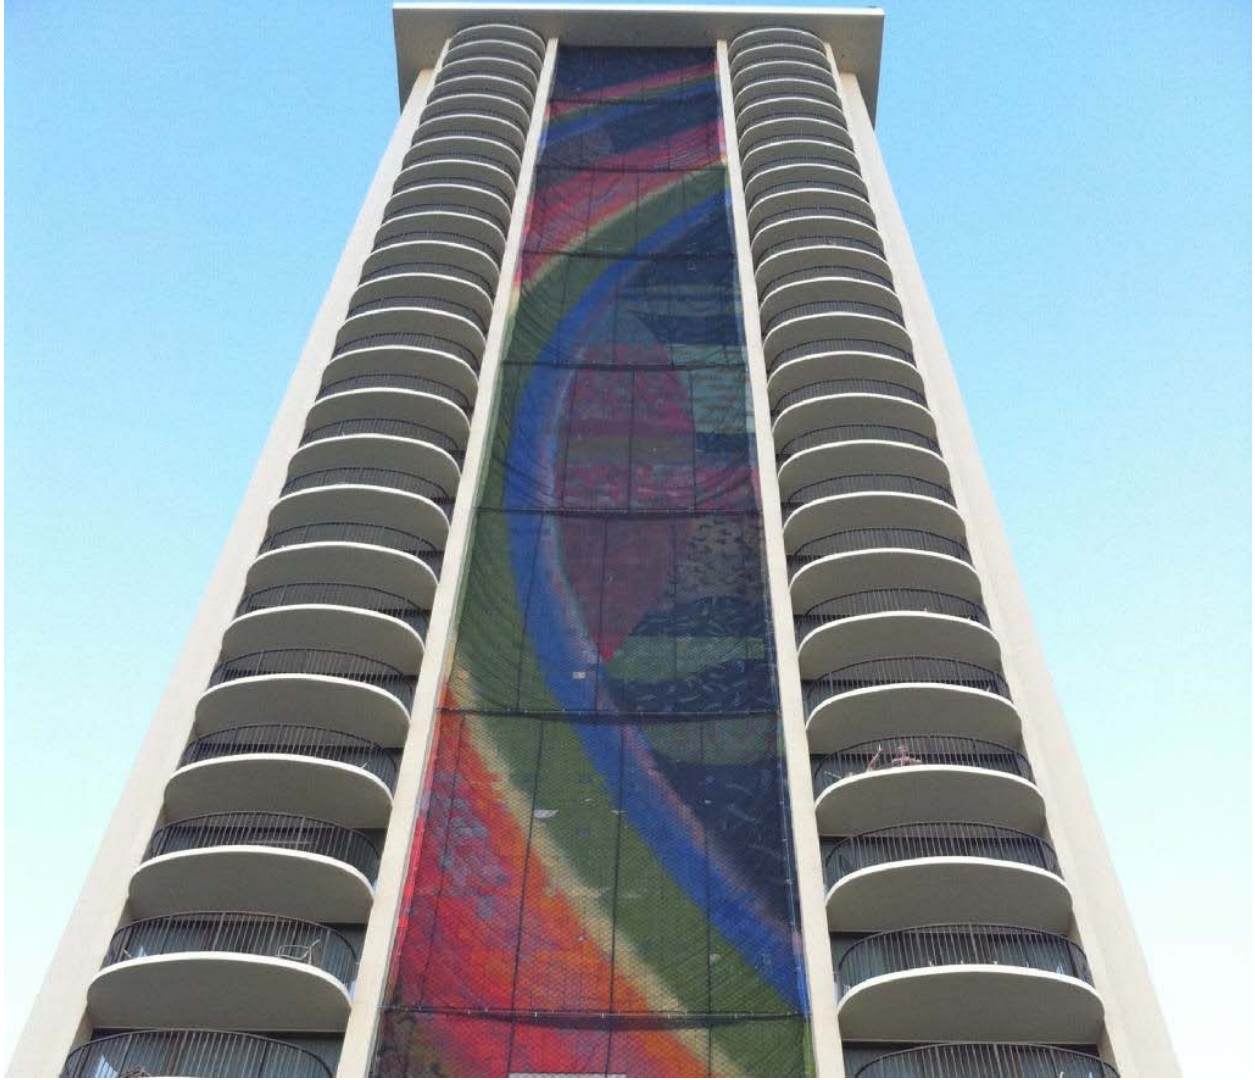

Rainbow Tower Hilton Hawaiian Village

Gold Tile Dome of St. Constantine and Helen Greek Orthodox Church